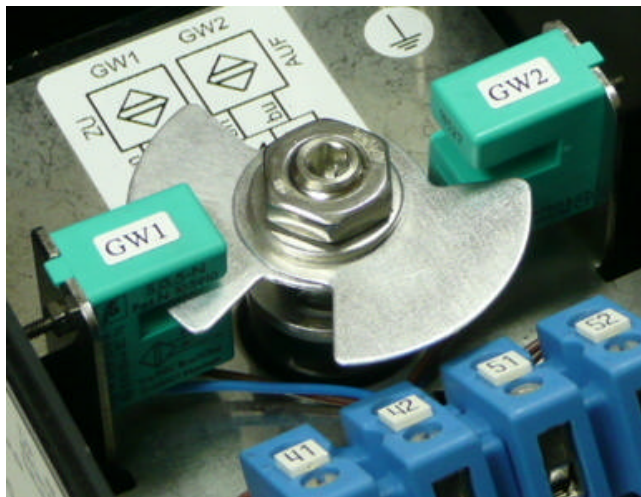

inner view slot sensors

image: inner view Peppert+Fuchs sensors SJ 3,5-N with adjustable switching cams