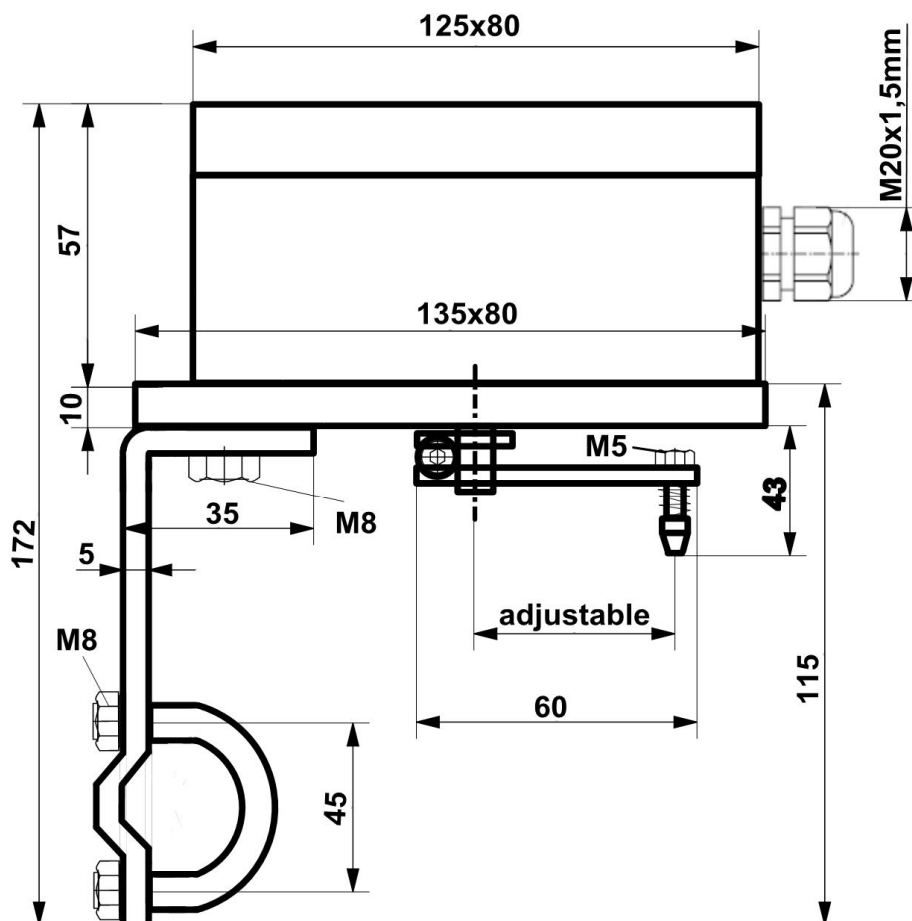

mounting set for linear actuators acc. to NAMUR IEC 534

image: mounting set for linear actuators acc. to NAMUR IEC 534 with aluminium plate, the aluminium plate is not included in the set.

material: aluminium and stainless steel