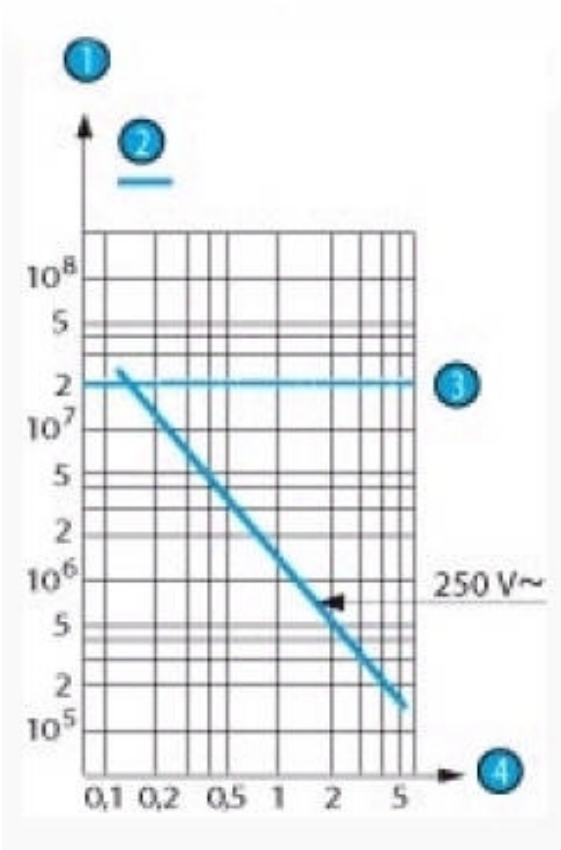

limit switches gold coated

Operating curve switch type 83161.806

Legend: 1 = Number of cycles
2 = Resistive circuit
3 = Mechanical life limit
4 = Current in Amps