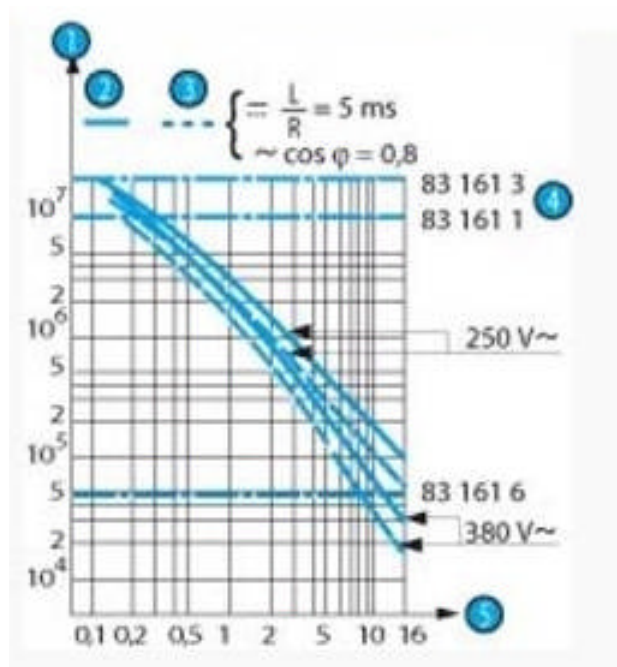

limit switches silver coated

Operating curve switch type 83161.338

Legend: 1 = Number of cycles
2 = Resistive circuit
3 = Inductive circuit
4 = Mechanical life limit
5 = Current in Amps